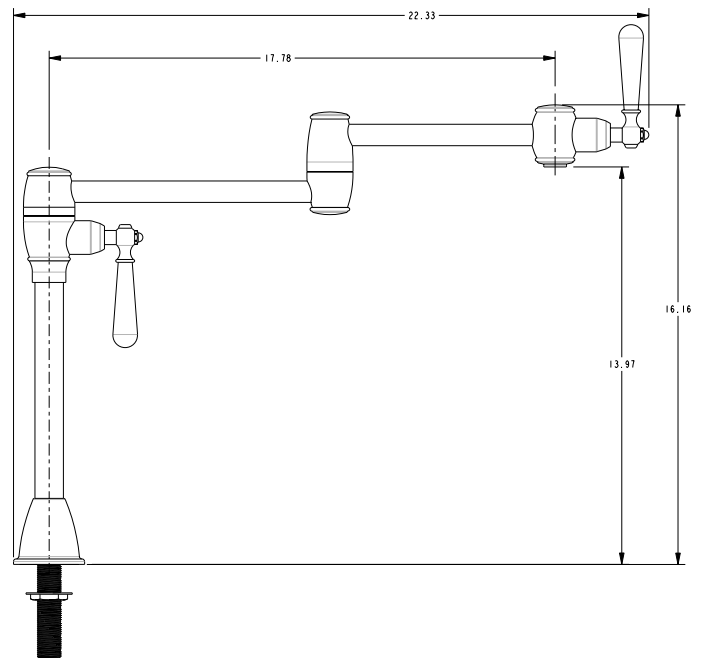

FEATURED MODEL

157-064-CR Pot Filler Faucet Deck Mounted in Polished Chrome

ADDITIONAL MODELS

157-064-ST Stainless (Satin Nickel)

FEATURES

- Cold water only
- Solid brass body and dual shut-off valves
- Ceramic disc cartridge
- Wall mounted
- 2.2 G.P.M. flow rate
- Two quarter-turn shut-off valves

PRODUCT SPECIFICATION

Kitchen faucet to be deck mounted pot filler with solid brass body, ceramic disc cartridge, and two quarter-turn shut-off valves. Faucet dimensions to be as follows: Overall length: 22-3/8". Kitchen faucet to be Blanco Pot Filler, Deck Mounted, Model 157-064-_____in_____finish.

- Polished Chrome 157-064-CR
- Stainless (Satin Nickel) 157-064-ST

MODEL 157-064

NOMINAL DIMENSIONS

MODEL	OVERALL LENGTH	SPOUT HEIGHT
157-064	22-3/8	13.97

JOB INFORMATION

Job Name: _____

Contact: _____

Date Specified: _____

Specifier: _____

Contractor: _____

See next page for exploded parts drawing and parts list.

BLANCO AMERICA
800.451.5782
www.blancoamerica.com

POT FILLER DECK MOUNTED

MODEL 157-064

NUM.	DOC. PART #
1	02241
2	02859
3	02860
4	02861
5	13985
6	15222
7	18196
8	18197
9	18742
10	19050
11	19051
12	19052
13	19053
14	19056
15	19172
16	19173
17	91059
18	91060
19	91100
20	91819
21	91895