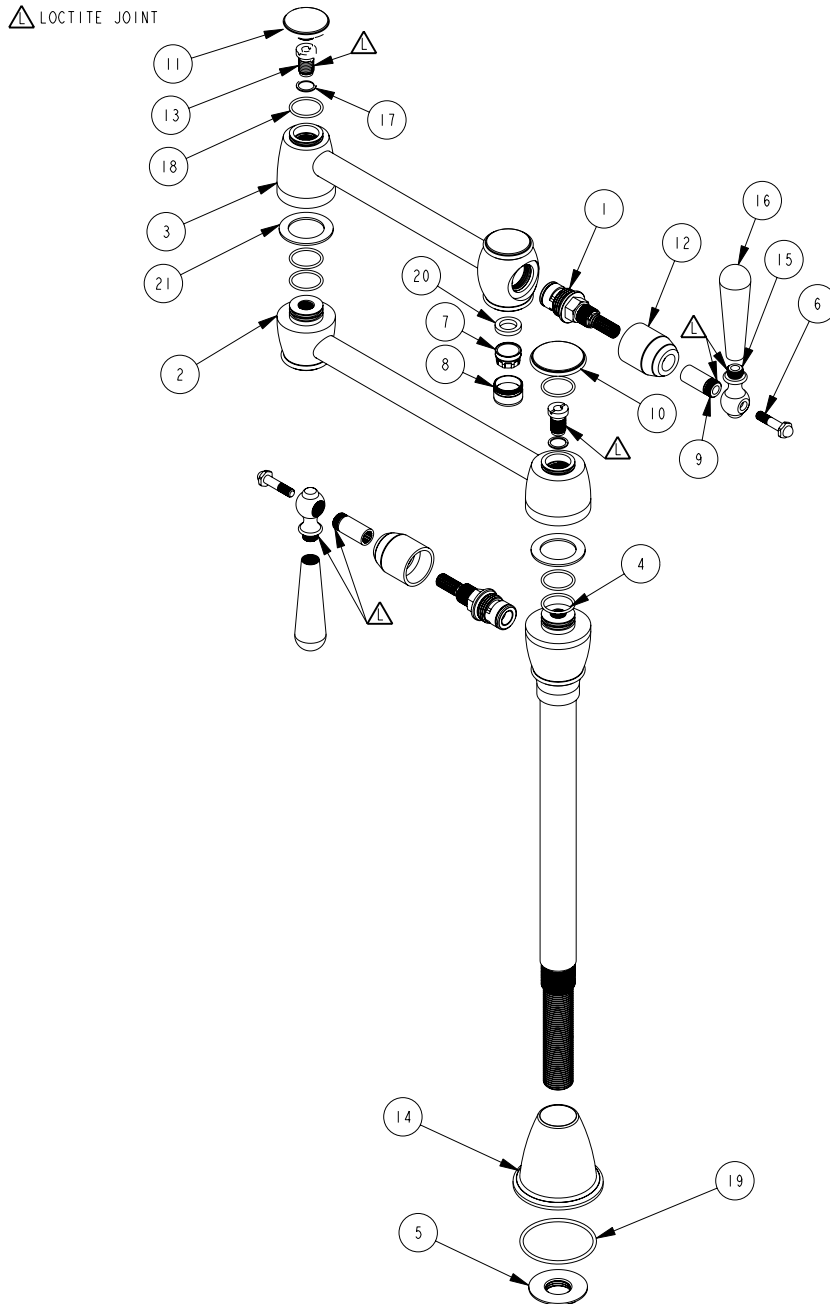

FEATURED MODEL

157-064-CR Pot Filler Faucet Deck Mounted in Polished Chrome

ADDITIONAL MODELS

157-064-ST Stainless (Satin Nickel)

FEATURES

- Cold water only
- Solid brass body and dual shut-off valves
- Ceramic disc cartridge
- Wall mounted
- 2.2 G.P.M. flow rate
- Two quarter-turn shut-off valves

PRODUCT SPECIFICATION

Kitchen faucet to be deck mounted pot filler with solid brass body, ceramic disc cartridge, and two quarter-turn shut-off valves. Faucet dimensions to be as follows: Overall length: 22-3/8". Kitchen faucet to be Blanco Pot Filler, Deck Mounted, Model 157-064-_____in_____finish.

- Polished Chrome 157-064-CR
- Stainless (Satin Nickel) 157-064-ST

MODEL 157-064

NOMINAL DIMENSIONS

MODEL	OVERALL LENGTH	SPOUT HEIGHT
157-064	22-3/8	13.97

JOB INFORMATION

Job Name: _____

Contact: _____

Date Specified: _____

Specifier: _____

Contractor: _____

See next page for exploded parts drawing and parts list.

BLANCO AMERICA
800.451.5782
www.blancoamerica.com

POT FILLER DECK MOUNTED

MODEL 157-064

NUM.	DOC. PART #
1	02241
2	02859
3	02860
4	02861
5	13985
6	15222
7	18196
8	18197
9	18742
10	19050
11	19051
12	19052
13	19053
14	19056
15	19172
16	19173
17	91059
18	91060
19	91100
20	91819
21	91895